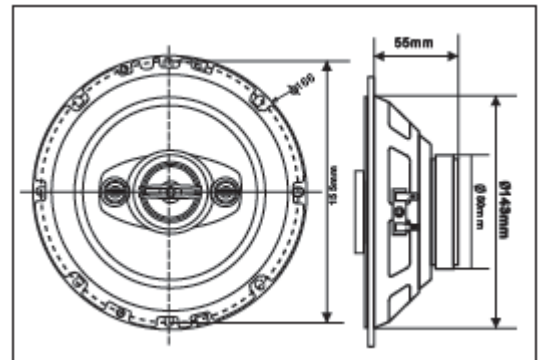

■ CONTENTS

■ WIRING CONNECTION (Fig. 1)

Please watch for polarity

■ CONNECTION DIAGRAM

■ CONNECTION DIAGRAM

- ⑤ Car stereo
- ⑥ Left
- ⑦ Right
- ⑧ Red
- ⑨ Black
- ⑩ Red
- ⑪ Black
- ⑫ Left speaker (4 ohms)
- ⑬ Right speaker (4 ohms)