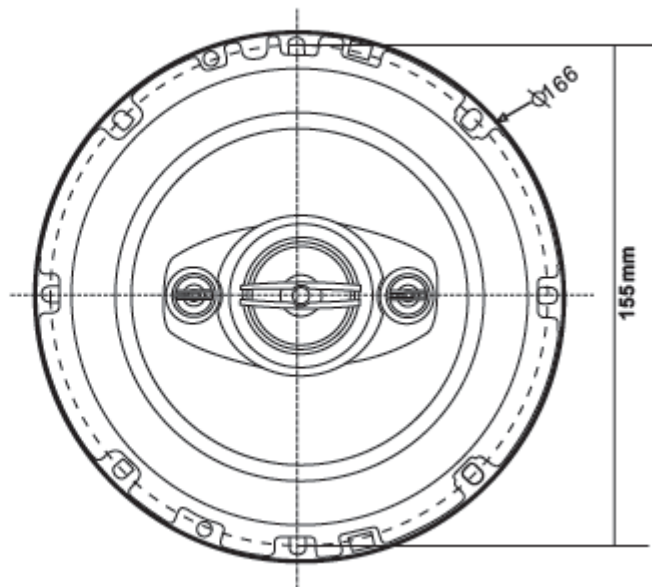

■ CONTENTS

■ WIRING CONNECTION (Fig. 1)

Please watch for polarity

■ CONNECTION DIAGRAM

■ CONNECTION DIAGRAM

- ⑤ Car stereo
- ⑥ Left
- ⑦ Right
- ⑧ Red
- ⑨ Black
- ⑩ Red
- ⑪ Black
- ⑫ Left speaker (4 ohms)
- ⑬ Right speaker (4 ohms)